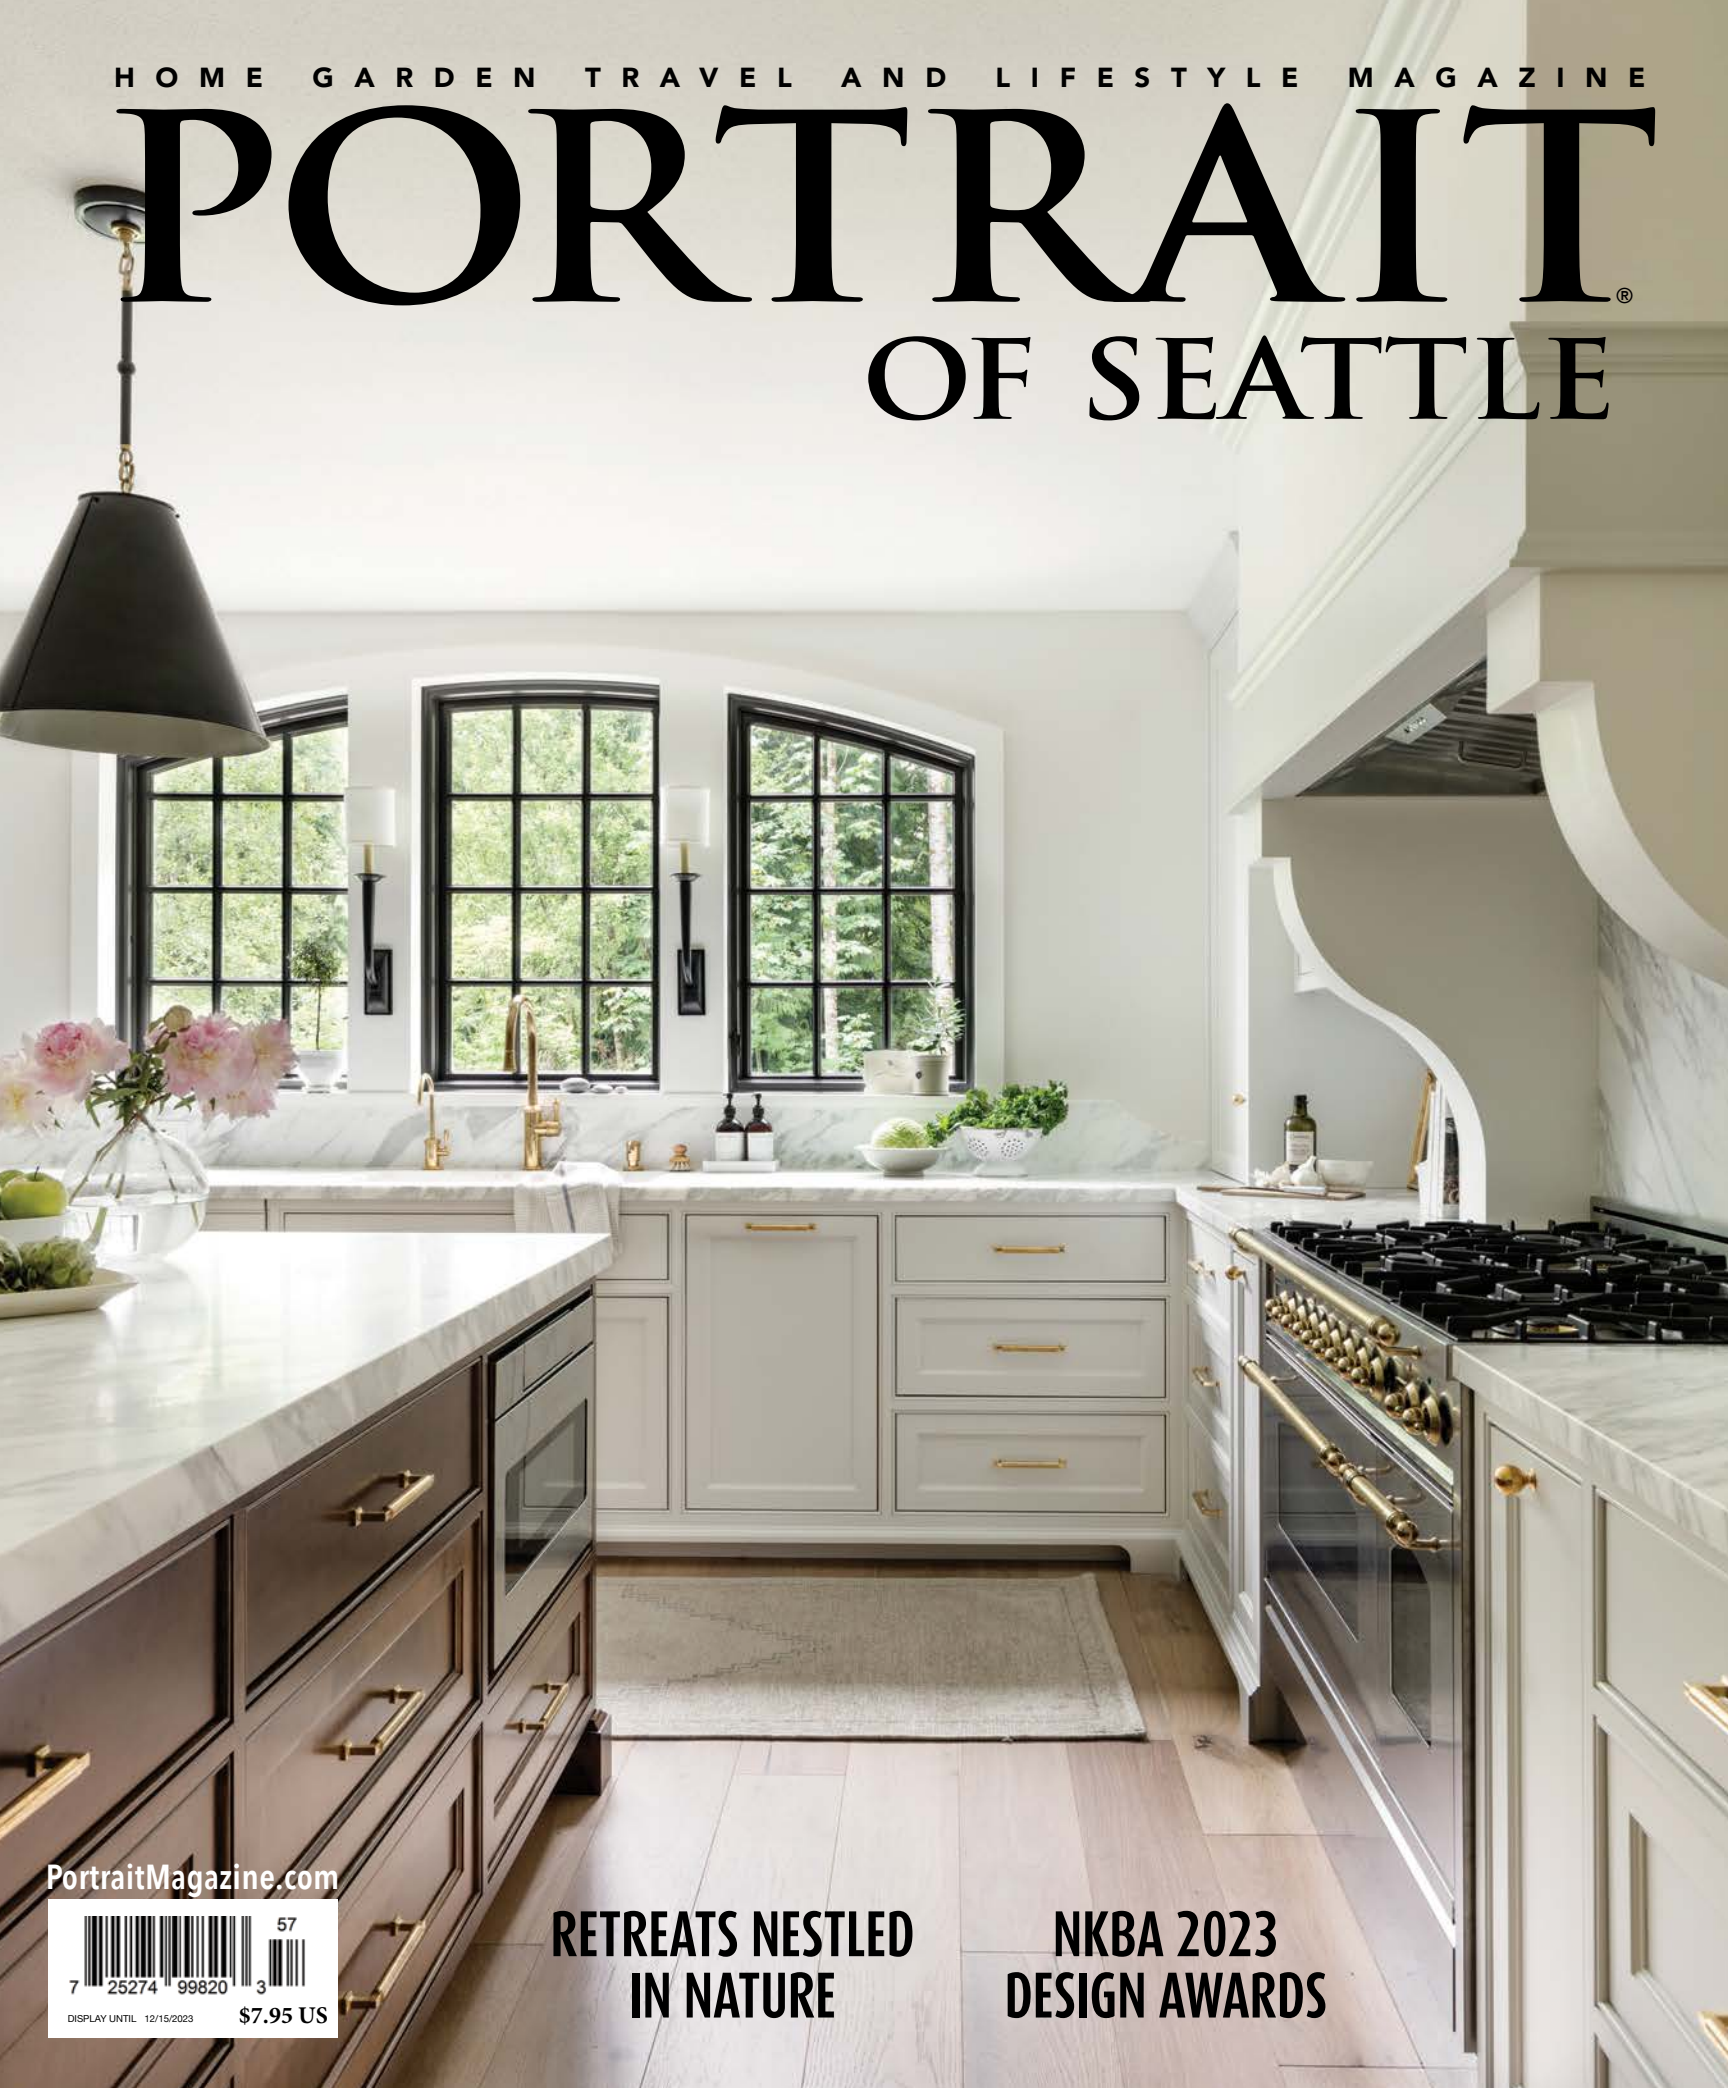

HOME GARDEN TRAVEL AND LIFESTYLE MAGAZINE

PORTRAIT[®] OF SEATTLE

PortraitMagazine.com

7 25274 99820 3 57
DISPLAY UNTIL 12/15/2023 \$7.95 US

**RETREATS NESTLED
IN NATURE**

**NKBA 2023
DESIGN AWARDS**

LUXURY LIVES HERE.