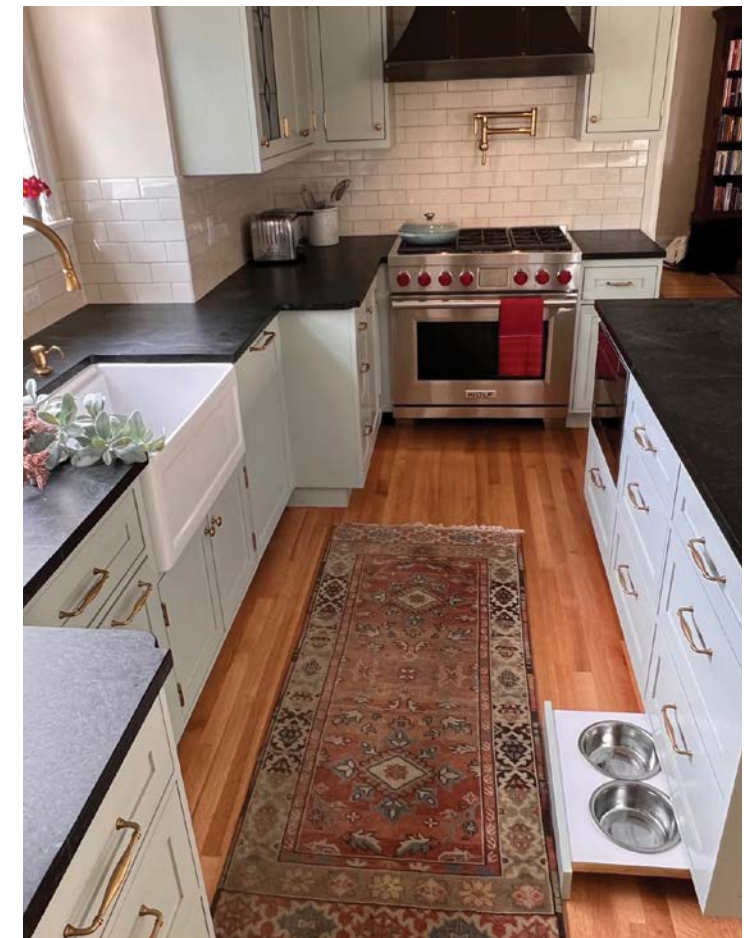

Past Meets Present

JUDITH WRIGHT SENTZ, CKBD could not move any walls when it came to the remodel of an outdated kitchen in a 1906 home. Sentz reworked the layout for modern amenities, maximizing storage in a suite of custom cabinetry, including leaded glass uppers that display cherished collections. Soapstone counters, living brass hardware and faucets, and a custom molded arch above a stained-glass window maintain the vintage charm.

DESIGNER: Judith Wright Sentez, CKBD | judithwrightdesign.net